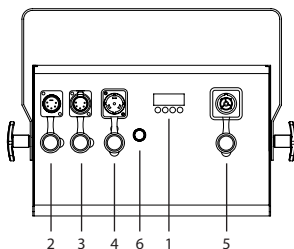

Mounting options

Hanging	3x hole for M12 bolt
2nd suspension / safety wire	1x eye on the side top of the fixture to pass a safety wire or carabiner

Control

Menu control via TFT display with 4 buttons	In/Link	XLR 5 Pin
Control	DMX512, manual dimming button	DMX mode
		1/2/3 channels

Optical

Beam angle	160°
Light output RGBW	670 lux @ 2m 230 lux @ 4m 118 lux @ 6m
Colours	White, 2700K
Strobe	0-20 Hz
CRI	95,8 RA
Refresh rate	<1.000 Hz

Photometrics Diagram

Electrical

Fixture rated power	85W	Input power	100 - 240V ~ 50/60Hz - Auto switching power supply
LED engine	120x White SMD LED	In/Link	PowerCON TRUE1 - max link current 10A

Connectivity

- 1 TFT display & menu control button
- 2 DMX input
- 3 DMX output
- 4 Power input
- 5 Power output
- 6 Manual dimming button

Accessories

- Included**
- 1x Powercable
 - 1x Gelframe
 - 1x Soft frost
 - 1x Intensifier
 - 1x Barndoors