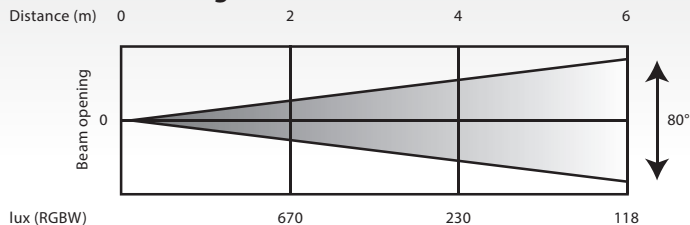

Mounting options

Hanging	3x hole for M12 bolt
2nd suspension / safety wire	1x eye on the side top of the fixture to pass a safety wire or carabiner

Control

Menu control via TFT display with 4 buttons	In/Link	XLR 5 Pin
Control	DMX512, manual dimming button	DMX mode
		1/2/3 channels

Optical

Beam angle	160°
Light output RGBW	670 lux @ 2m 230 lux @ 4m 118 lux @ 6m
Colours	White, 2700K
Strobe	0-20 Hz
CRI	95,8 RA
Refresh rate	<1.000 Hz

Photometrics Diagram

Electrical

Fixture rated power	85W	Input power	100 - 240V ~ 50/60Hz - Auto switching power supply
LED engine	120x White SMD LED	In/Link	PowerCON TRUE1 - max link current 10A