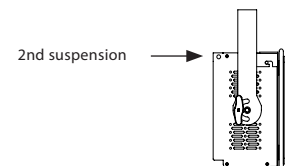

Physical

Dimensions (WxHxD)	331 x 238 x 114 mm
Packiging dimensions (WxHxD)	360 x 290 x 175 mm
Outer carton dimensions (2 pcs)	380 x 370 x 320 mm
Nett weight	4,6 kg
Gross weight (1 pc)	5,5 kg
Gross weight (2 pcs)	11 kg

Mounting options

Hanging	3x hole for M12 bolt
2nd suspension / safety wire	1x eye on the side top of the fixture to pass a safety wire or carabiner

Control

Menu control via TFT display with 4 buttons	In/Link	XLR 5 Pin
Control	DMX512, manual dimming button	DMX mode
		1/2/3 channels

Optical

Beam angle	160°
Light output RGBW	670 lux @ 2m 230 lux @ 4m 118 lux @ 6m
Colours	White, 2700K
Strobe	0-20 Hz
CRI	95,8 RA
Refresh rate	<1.000 Hz

Photometrics Diagram

Electrical

Fixture rated power	85W	Input power	100 - 240V ~ 50/60Hz - Auto switching power supply
LED engine	120x White SMD LED	In/Link	PowerCON TRUE1 - max link current 10A