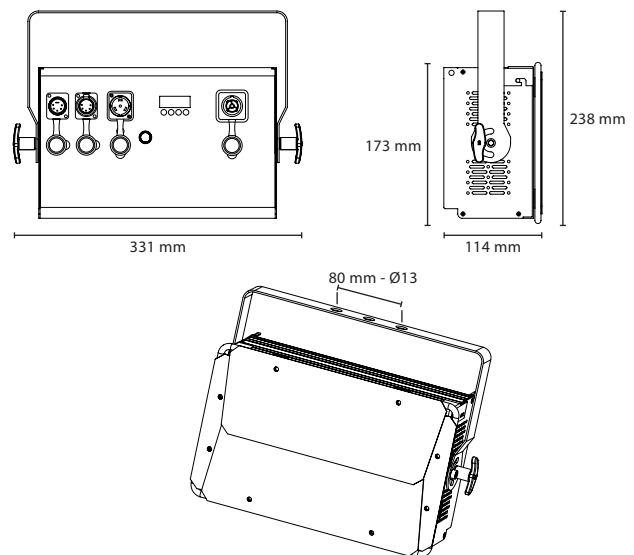

120x LED Warm White Light Studio Panel

The **B Panel120WW** is the smallest and most versatile, soft lighting and ease of use warm white panel on the market. It's equipped with barndoors, removable frost and gel frame. The panel comes with manual dimming and DMX. Furthermore it has high CRI (96Ra), making this fixture ideal for theatre, photography and much more! ■

Physical

Dimensions (WxHxD)	331 x 238 x 114 mm
Packiging dimensions (WxHxD)	360 x 290 x 175 mm
Outer carton dimensions (2 pcs)	380 x 370 x 320 mm
Nett weight	4,6 kg
Gross weight (1 pc)	5,5 kg
Gross weight (2 pcs)	11 kg

Mounting options

Hanging	3x hole for M12 bolt
2nd suspension / safety wire	1x eye on the side top of the fixture to pass a safety wire or carabiner

Control

Menu control via TFT display with 4 buttons	In/Link	XLR 5 Pin
Control	DMX512, manual dimming button	DMX mode
		1/2/3 channels

Optical

Beam angle	160°
Light output RGBW	670 lux @ 2m 230 lux @ 4m 118 lux @ 6m
Colours	White, 2700K
Strobe	0-20 Hz
CRI	95,8 RA
Refresh rate	<1.000 Hz

Photometrics Diagram

Electrical

Fixture rated power	85W	Input power	100 - 240V ~ 50/60Hz - Auto switching power supply
LED engine	120x White SMD LED	In/Link	PowerCON TRUE1 - max link current 10A