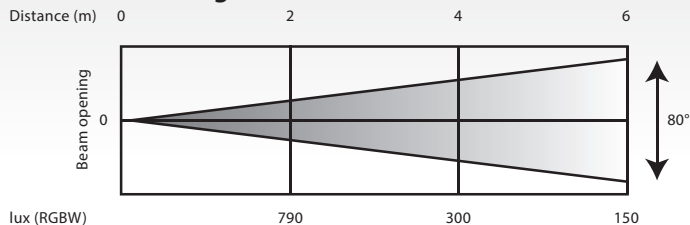

Mounting options

Hanging	3x hole for M12 bolt
2nd suspension / safety wire	1x eye on the side top of the fixture to pass a safety wire or carabiner

Control

Menu control via TFT display with 4 buttons	In/Link	XLR 5 Pin
Control	DMX512, manual dimming button	DMX mode 1/2/3 channels

Optical

Beam angle	160°
Light output RGBW	790 lux @ 2m 300 lux @ 4m 150 lux @ 6m
Colours	White, 2700K
Strobe	0-20 Hz
CRI	95,8 RA
Refresh rate	<1.000 Hz

Photometrics Diagram

Electrical

Fixture rated power	120W	Input power	100 - 240V ~ 50/60Hz - Auto switching power supply
LED engine	240x White SMD LED	In/Link	PowerCON TRUE1 - max link current 10A