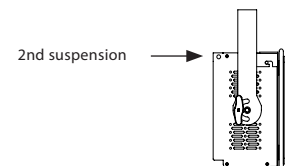

Physical

Dimensions (WxHxD)	526 x 316 x 125 mm
Packiging dimensions (WxHxD)	560 x 380 x 180 mm
Outer carton dimensions (2 pcs)	580 x 400 x 370 mm
Nett weight	8 kg
Gross weight (1 pc)	9 kg
Gross weight (2 pcs)	18,5 kg

Mounting options

Hanging	3x hole for M12 bolt
2nd suspension / safety wire	1x eye on the side top of the fixture to pass a safety wire or carabiner

Control

Menu control via TFT display with 4 buttons	In/Link	XLR 5 Pin
Control	DMX512, manual dimming button	DMX mode 1/2/3 channels

Optical

Beam angle	160°
Light output RGBW	790 lux @ 2m 300 lux @ 4m 150 lux @ 6m
Colours	White, 2700K
Strobe	0-20 Hz
CRI	95,8 RA
Refresh rate	<1.000 Hz

Photometrics Diagram

Electrical

Fixture rated power	120W	Input power	100 - 240V ~ 50/60Hz - Auto switching power supply
LED engine	240x White SMD LED	In/Link	PowerCON TRUE1 - max link current 10A