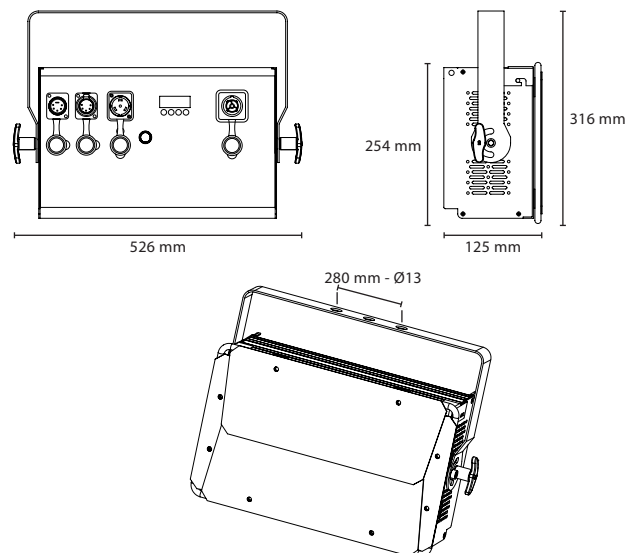

240x LED Warm White Light Studio Panel

The **B Panel240WW** is the most versatile powerful and ease of use warm white panel on the market. It's equipped with barndoors, removable frost and gel frame. It comes with manual dimming and DMX. Furthermore it has high CRI (96Ra), making this fixture ideal for theatre, photography and much more! ■

Physical

Dimensions (WxHxD)	526 x 316 x 125 mm
Packiging dimensions (WxHxD)	560 x 380 x 180 mm
Outer carton dimensions (2 pcs)	580 x 400 x 370 mm
Nett weight	8 kg
Gross weight (1 pc)	9 kg
Gross weight (2 pcs)	18,5 kg

Mounting options

Hanging	3x hole for M12 bolt
2nd suspension / safety wire	1x eye on the side top of the fixture to pass a safety wire or carabiner

Control

Menu control via TFT display with 4 buttons	In/Link	XLR 5 Pin
Control	DMX512, manual dimming button	DMX mode 1/2/3 channels

Optical

Beam angle	160°
Light output RGBW	790 lux @ 2m 300 lux @ 4m 150 lux @ 6m
Colours	White, 2700K
Strobe	0-20 Hz
CRI	95,8 RA
Refresh rate	<1.000 Hz

Photometrics Diagram

Electrical

Fixture rated power	120W	Input power	100 - 240V ~ 50/60Hz - Auto switching power supply
LED engine	240x White SMD LED	In/Link	PowerCON TRUE1 - max link current 10A