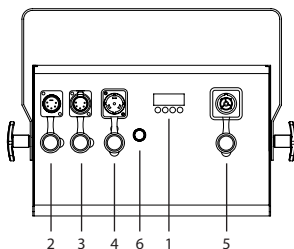

Mounting options

Hanging	3x hole for M12 bolt
2nd suspension / safety wire	1x eye on the side top of the fixture to pass a safety wire or carabiner

Control

Menu control via TFT display with 4 buttons	In/Link	XLR 5 Pin
Control	DMX512, manual dimming button	DMX mode 1/2/3 channels

Optical

Beam angle	160°
Light output RGBW	790 lux @ 2m 300 lux @ 4m 150 lux @ 6m
Colours	White, 2700K
Strobe	0-20 Hz
CRI	95,8 RA
Refresh rate	<1.000 Hz

Photometrics Diagram

Electrical

Fixture rated power	120W	Input power	100 - 240V ~ 50/60Hz - Auto switching power supply
LED engine	240x White SMD LED	In/Link	PowerCON TRUE1 - max link current 10A

Connectivity

- 1 TFT display & menu control button
- 2 DMX input
- 3 DMX output
- 4 Power input
- 5 Power output
- 6 Manual dimming button

Accessories

- Included**
- 1x Powercable
 - 1x Gelframe
 - 1x Soft frost
 - 1x Intensifier
 - 1x Barndoors