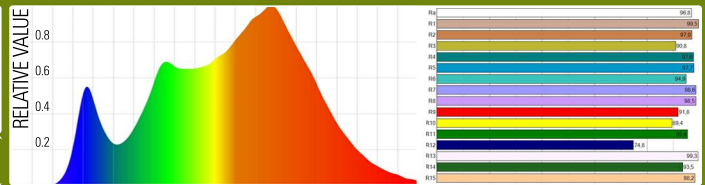

PHOTOMETRICS 5600K/ 3200K

1m	7000 lux	3m	900 lux	5m	167 lux
3ft	650 fc	10ft	83 fc	16ft	15.5 fc

5620K

3226K

TECHNICAL SPECIFICATIONS

BEAM ANGLE COLOR TEMPERATURE LIGHT INTENSITY GREEN-MAGENTA COLOR SPECTRUM	115°. Continuously adjustable from 2500K to 10.000K. Dimmable 0 to 1000, smooth and flicker-free. Continuously adjustable from full minusgreen to full plusgreen Full color spectrum R+G+B+W+CW with hue, saturation, and base color temperature control.
CONTROL COLOR MODES	CCT, HSI+, GEL, RGB+W+CW and EFFECTS modes. Adjustments are laid over a base white light and can be transferred from one mode to another.
CONTROL	Onboard control with color display, DMX/RDM through XLR5, LumenRadio wireless DMX/RDM, Art-Net, Wi-Fi, and the VELVET Goya mobile app.
CR INDEX & TLCI	Exceeds 95 CRI and TLCI.
DIMENSIONS PANEL WEIGHT PANEL + YOKE WEIGHT	753 x 318 x 92mm / 29.6 x 12.5 x 3.6 inches. 6.9 kg / 15.2 lbs. 7.6 kg / 16.7 lbs.
POWER 200W POWER SUPPLY	1.8 Amps at 110 VAC 24-35V DC (XLR3). VLock/ Gold Mount battery plate 90-264V AC 50/60Hz
LED RATED LIFE COOLING PROTECTION	More than 50,000 hours. Silent and fan-free passive cooling. IP54 rain and dustproof, indoor or outdoor use.
CONSTRUCTION & FINISH RIGGING OPTIONS	Fixture and yoke made of 100% black powdercoated extruded and sheet aluminum. Aluminum yoke with 16mm baby receptacles combined with 28mm junior pin, center ball-head mount, multiple ¼"-20 rigging points, double vertical yoke, pole-operated yoke.