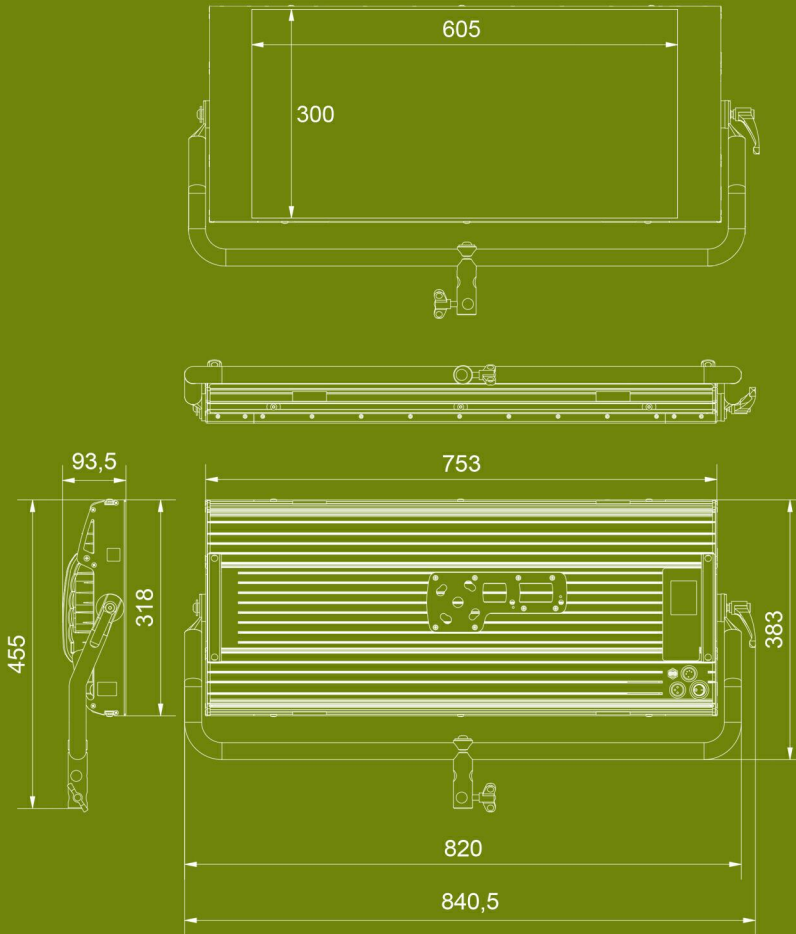

EVO 2

2x1 COLOR-TUNABLE PANEL

EVO is an instrument made to extend your creative possibilities, to set up faster, and to remotely adjust on the fly on any location or any studio.

EVO offers everything you need from a professional color light: industry-leading output-to-weight and output-to-watt ratios, full output from standard 14.4V batteries, wireless control, solid reliability, silent fan-free operation and a weatherproof ergonomic housing.

PHOTOMETRICS 5600K/ 3200K

1m	7000 lux	3m	900 lux	5m	167 lux
3ft	650 fc	10ft	83 fc	16ft	15.5 fc

5620K

3226K

TECHNICAL SPECIFICATIONS

BEAM ANGLE COLOR TEMPERATURE LIGHT INTENSITY GREEN-MAGENTA COLOR SPECTRUM	115°. Continuously adjustable from 2500K to 10.000K. Dimmable 0 to 1000, smooth and flicker-free. Continuously adjustable from full minusgreen to full plusgreen Full color spectrum R+G+B+W+CW with hue, saturation, and base color temperature control.
CONTROL COLOR MODES	CCT, HSI+, GEL, RGB+W+CW and EFFECTS modes. Adjustments are laid over a base white light and can be transferred from one mode to another.
CONTROL	Onboard control with color display, DMX/RDM through XLR5, LumenRadio wireless DMX/RDM, Art-Net, Wi-Fi, and the VELVET Goya mobile app.
CR INDEX & TLCI	Exceeds 95 CRI and TLCI.
DIMENSIONS PANEL WEIGHT PANEL + YOKE WEIGHT	753 x 318 x 92mm / 29.6 x 12.5 x 3.6 inches. 6.9 kg / 15.2 lbs. 7.6 kg / 16.7 lbs.
POWER 200W POWER SUPPLY	1.8 Amps at 110 VAC 24-35V DC (XLR3). VLock/ Gold Mount battery plate 90-264V AC 50/60Hz
LED RATED LIFE COOLING PROTECTION	More than 50,000 hours. Silent and fan-free passive cooling. IP54 rain and dustproof, indoor or outdoor use.
CONSTRUCTION & FINISH RIGGING OPTIONS	Fixture and yoke made of 100% black powdercoated extruded and sheet aluminum. Aluminum yoke with 16mm baby receptacles combined with 28mm junior pin, center ball-head mount, multiple ¼"-20 rigging points, double vertical yoke, pole-operated yoke.