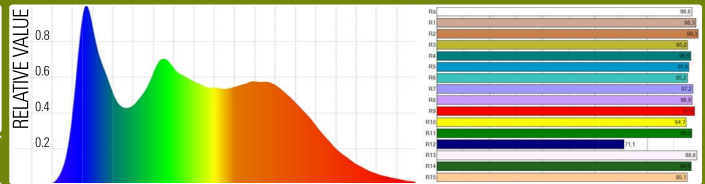

PHOTOMETRICS 5600K/ 3200K

1m	7000 lux	3m	900 lux	5m	167 lux
3ft	650 fc	10ft	83 fc	16ft	15.5 fc

5620K

3226K

TECHNICAL SPECIFICATIONS

BEAM ANGLE COLOR TEMPERATURE LIGHT INTENSITY GREEN-MAGENTA COLOR SPECTRUM	115°. Continuously adjustable from 2500K to 10.000K. Dimmable 0 to 1000, smooth and flicker-free. Continuously adjustable from full minusgreen to full plusgreen Full color spectrum R+G+B+W+CW with hue, saturation, and base color temperature control.
CONTROL COLOR MODES	CCT, HSI+, GEL, RGB+W+CW and EFFECTS modes. Adjustments are laid over a base white light and can be transferred from one mode to another.
CONTROL	Onboard control with color display, DMX/RDM through XLR5, LumenRadio wireless DMX/RDM, Art-Net, Wi-Fi, and the VELVET Goya mobile app.
CR INDEX & TLCI	Exceeds 95 CRI and TLCI.
DIMENSIONS PANEL WEIGHT PANEL + YOKE WEIGHT	753 x 318 x 92mm / 29.6 x 12.5 x 3.6 inches. 6.9 kg / 15.2 lbs. 7.6 kg / 16.7 lbs.
POWER 200W POWER SUPPLY	1.8 Amps at 110 VAC 24-35V DC (XLR3). VLock/ Gold Mount battery plate 90-264V AC 50/60Hz
LED RATED LIFE COOLING PROTECTION	More than 50,000 hours. Silent and fan-free passive cooling. IP54 rain and dustproof, indoor or outdoor use.
CONSTRUCTION & FINISH RIGGING OPTIONS	Fixture and yoke made of 100% black powdercoated extruded and sheet aluminum. Aluminum yoke with 16mm baby receptacles combined with 28mm junior pin, center ball-head mount, multiple ¼"-20 rigging points, double vertical yoke, pole-operated yoke.